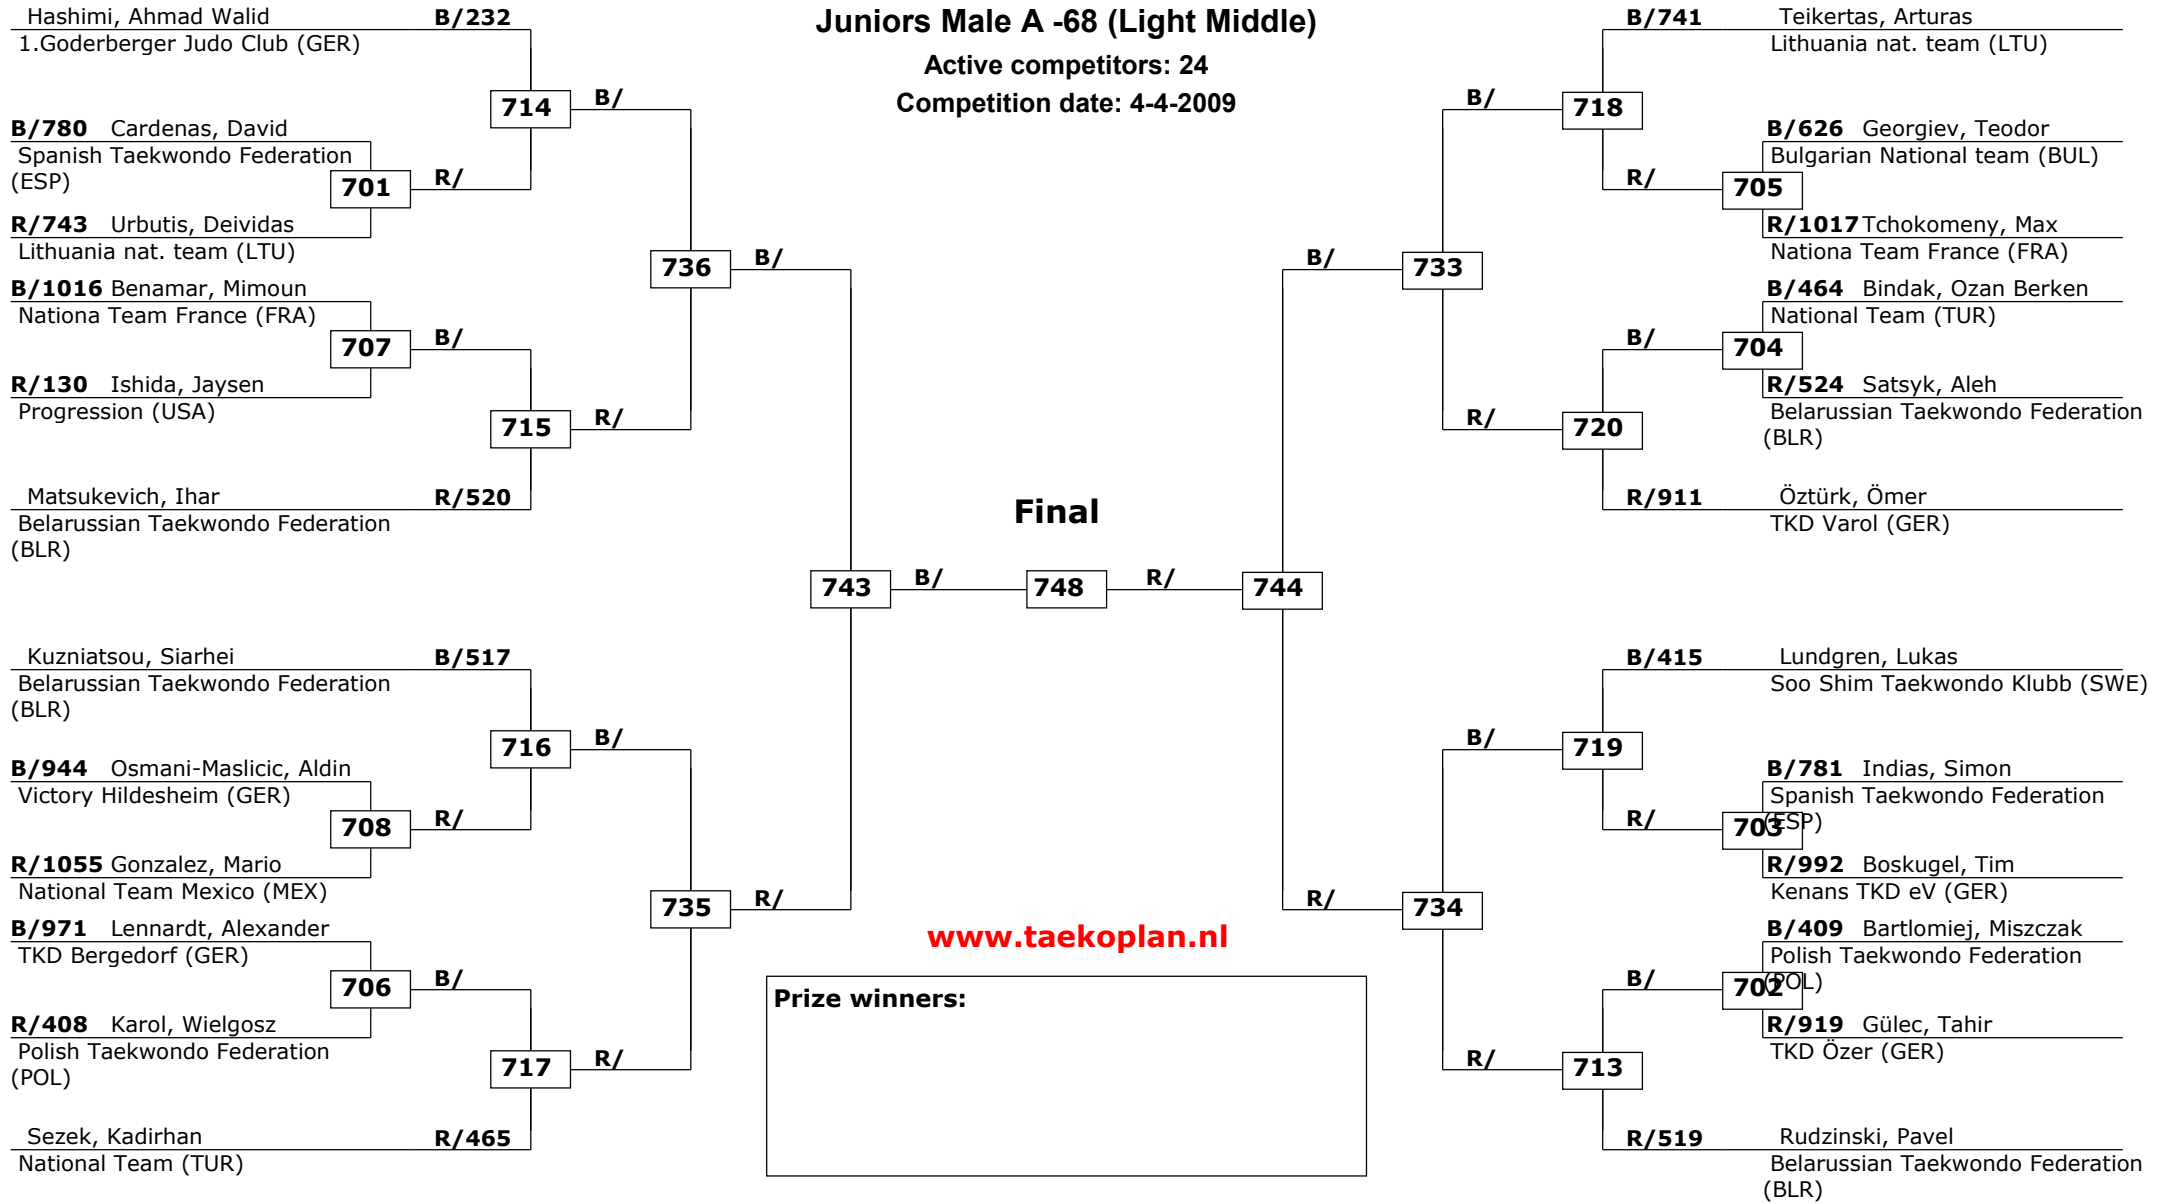

Juniors Male A -68 (Light Middle)

Active competitors: 24

Competition date: 4-4-2009

1st rnd

2nd rnd

OF

SF

Final