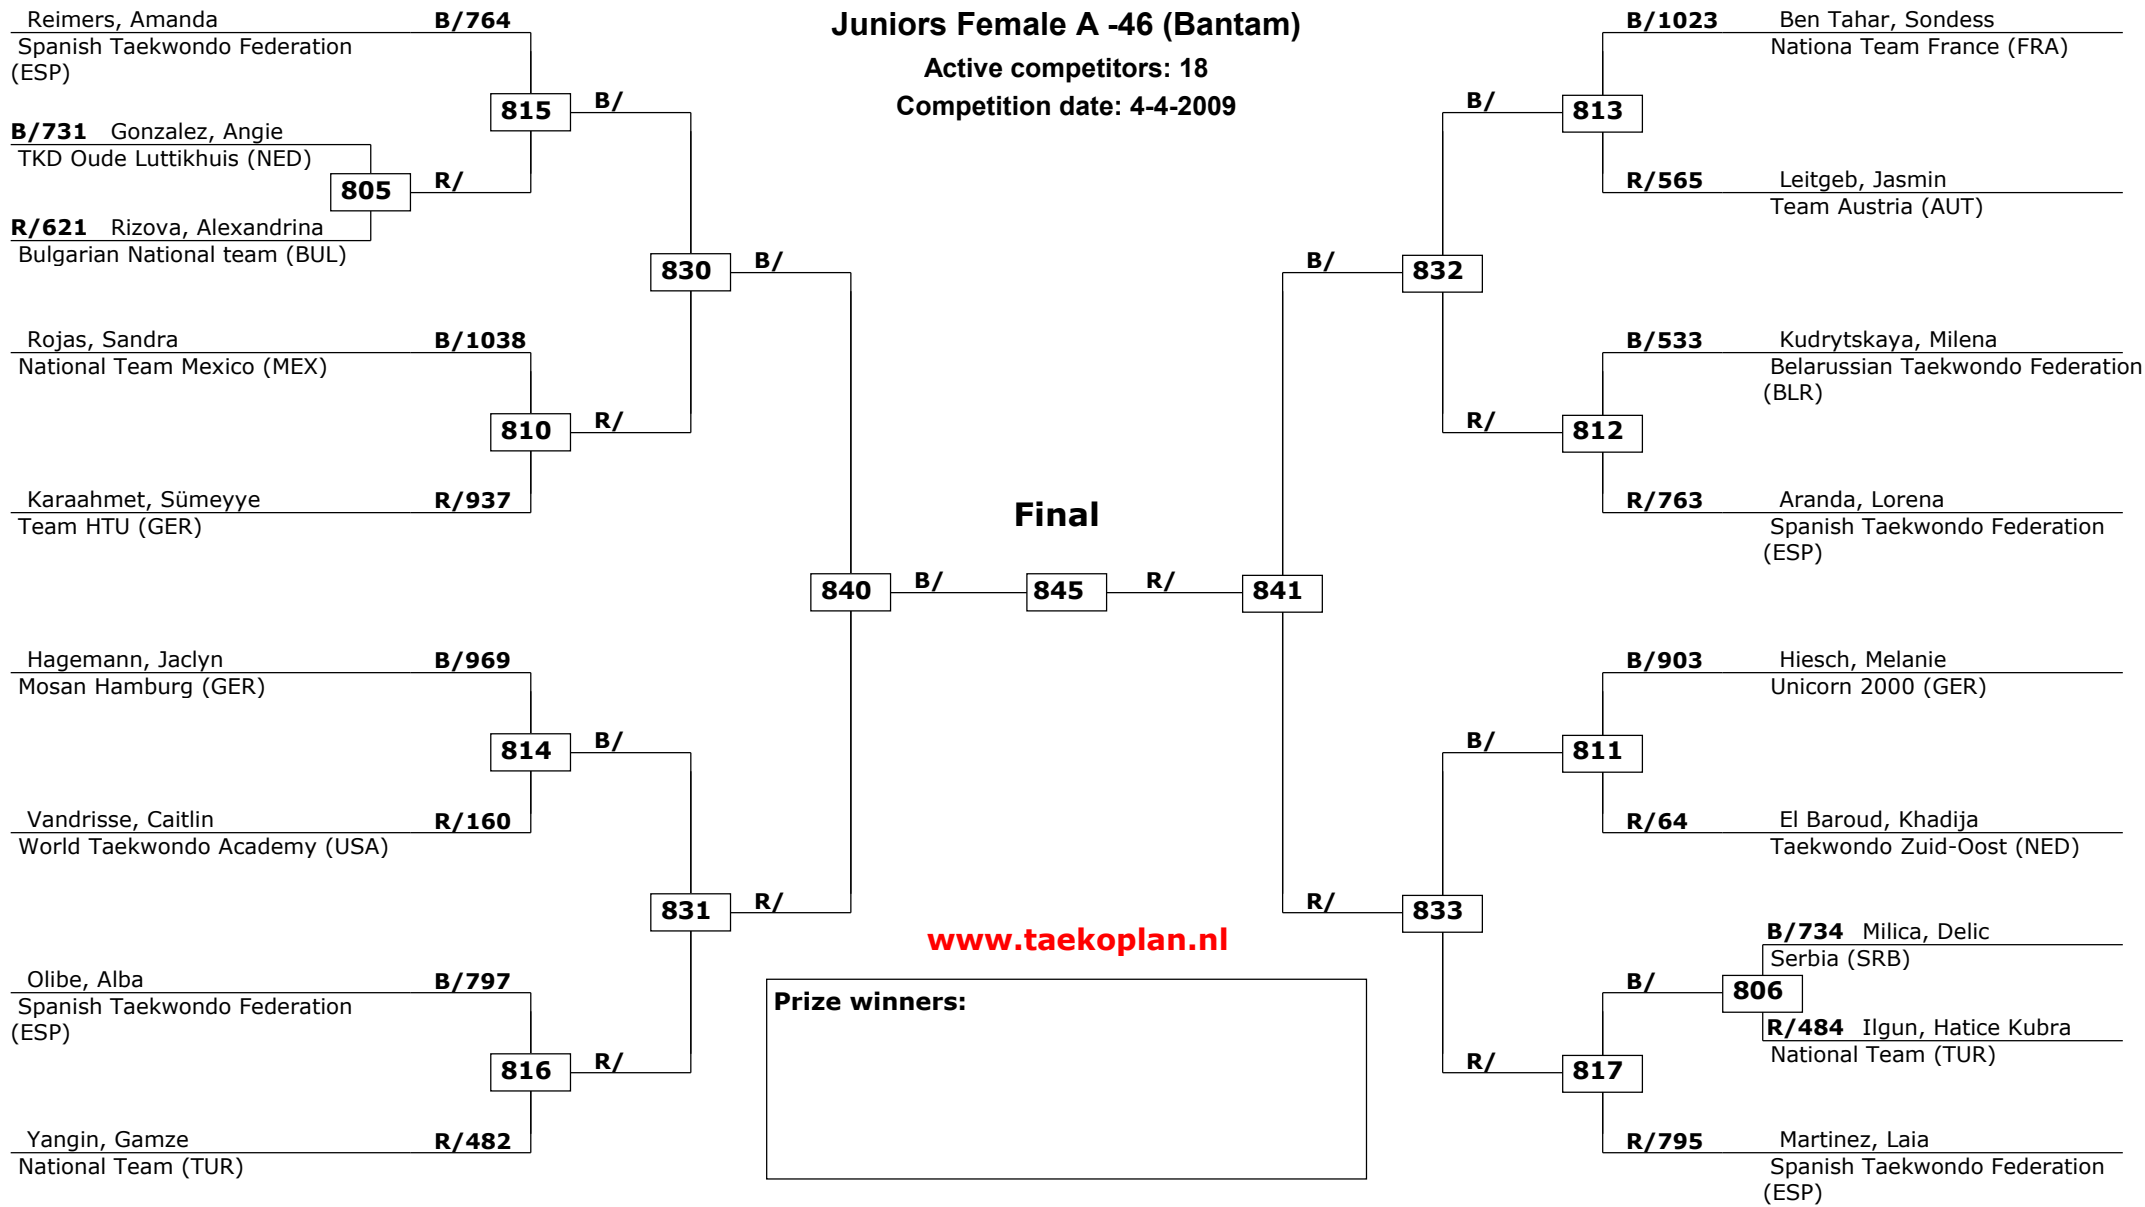

OF

1st rnd

German Open 2009

Hamburg

Tournament date: 4-4-2009 upto 5-4-2009

Juniors Female A -46 (Bantam)

Active competitors: 18

Competition date: 4-4-2009

1st rnd

2nd rnd

OF

SF

Final

SF

OF

2nd rnd