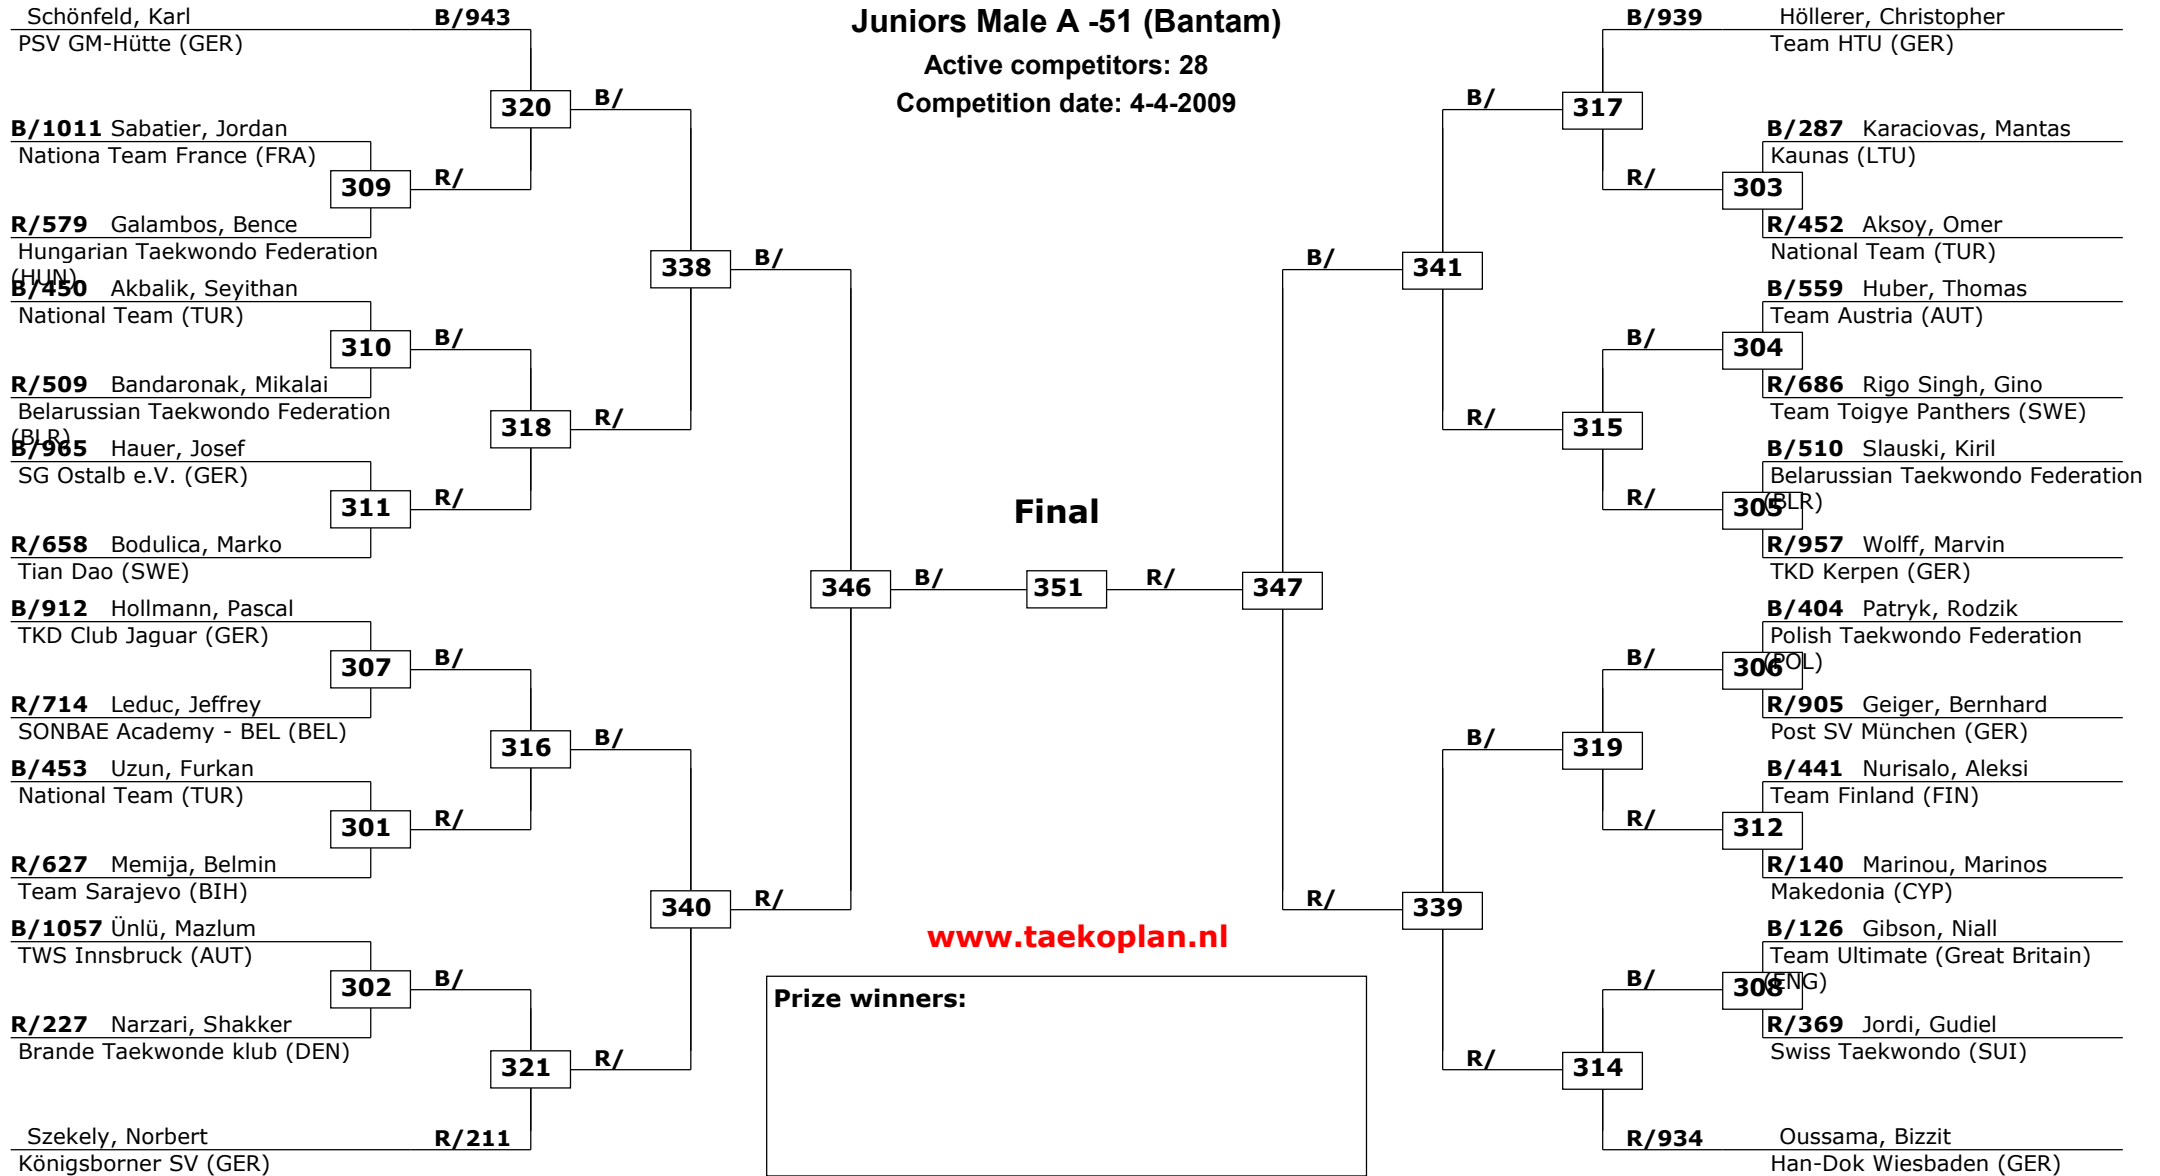

German Open 2009

Hamburg

Tournament date: 4-4-2009 upto 5-4-2009

Juniors Male A -51 (Bantam)

Active competitors: 28

Competition date: 4-4-2009

1st rnd

2nd rnd