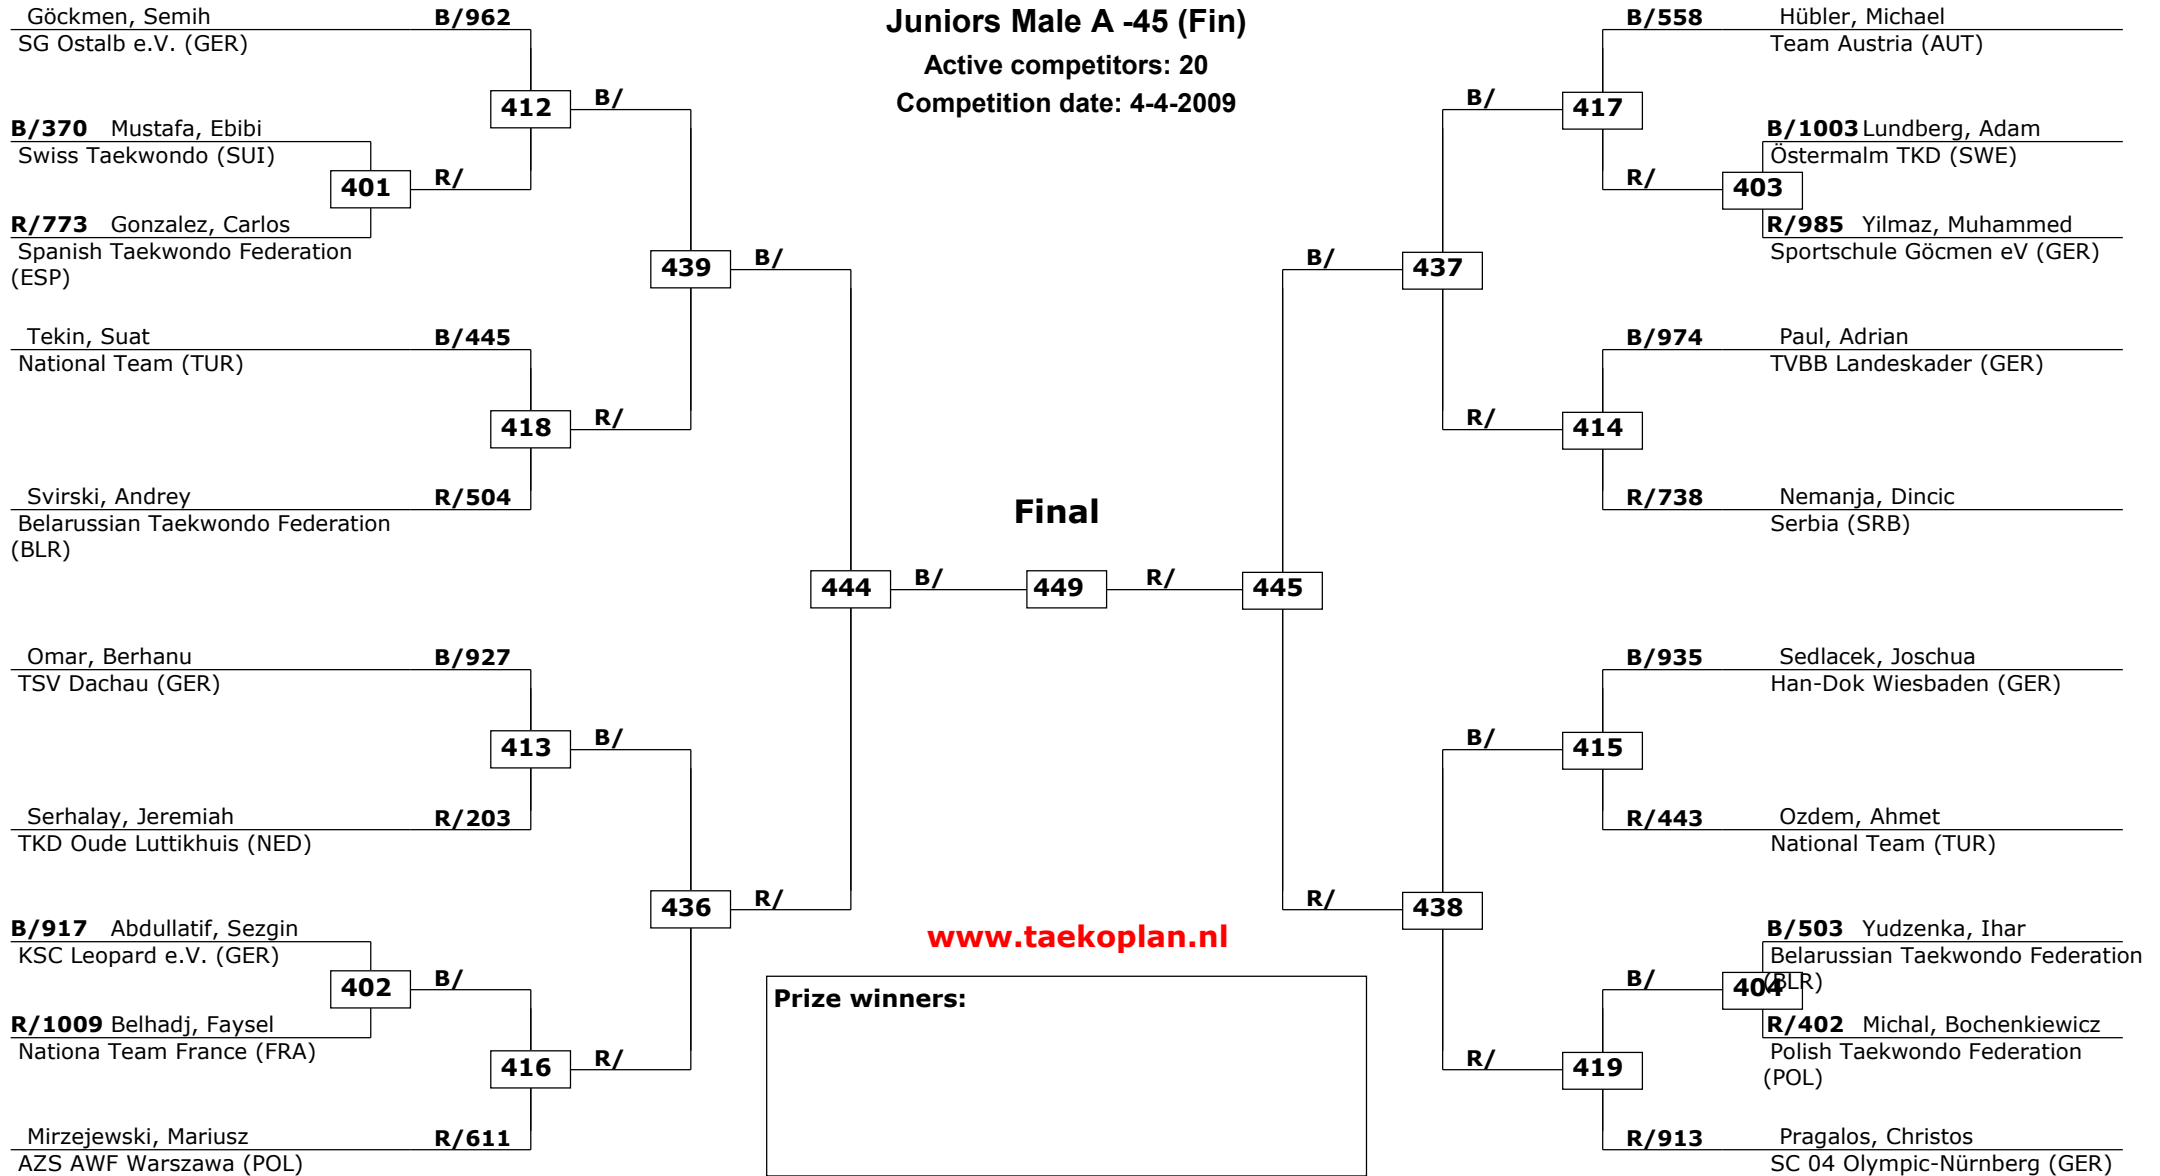

German Open 2009

Hamburg

Tournament date: 4-4-2009 upto 5-4-2009

Juniors Male A -45 (Fin)

Active competitors: 20

Competition date: 4-4-2009

1st rnd

2nd rnd

OF

SF
TaekoPlan (c) 2008 SenSoft Automation

Final

SF

OF

2nd rnd

1st rnd

Alphen aan den Rijn, Netherlands