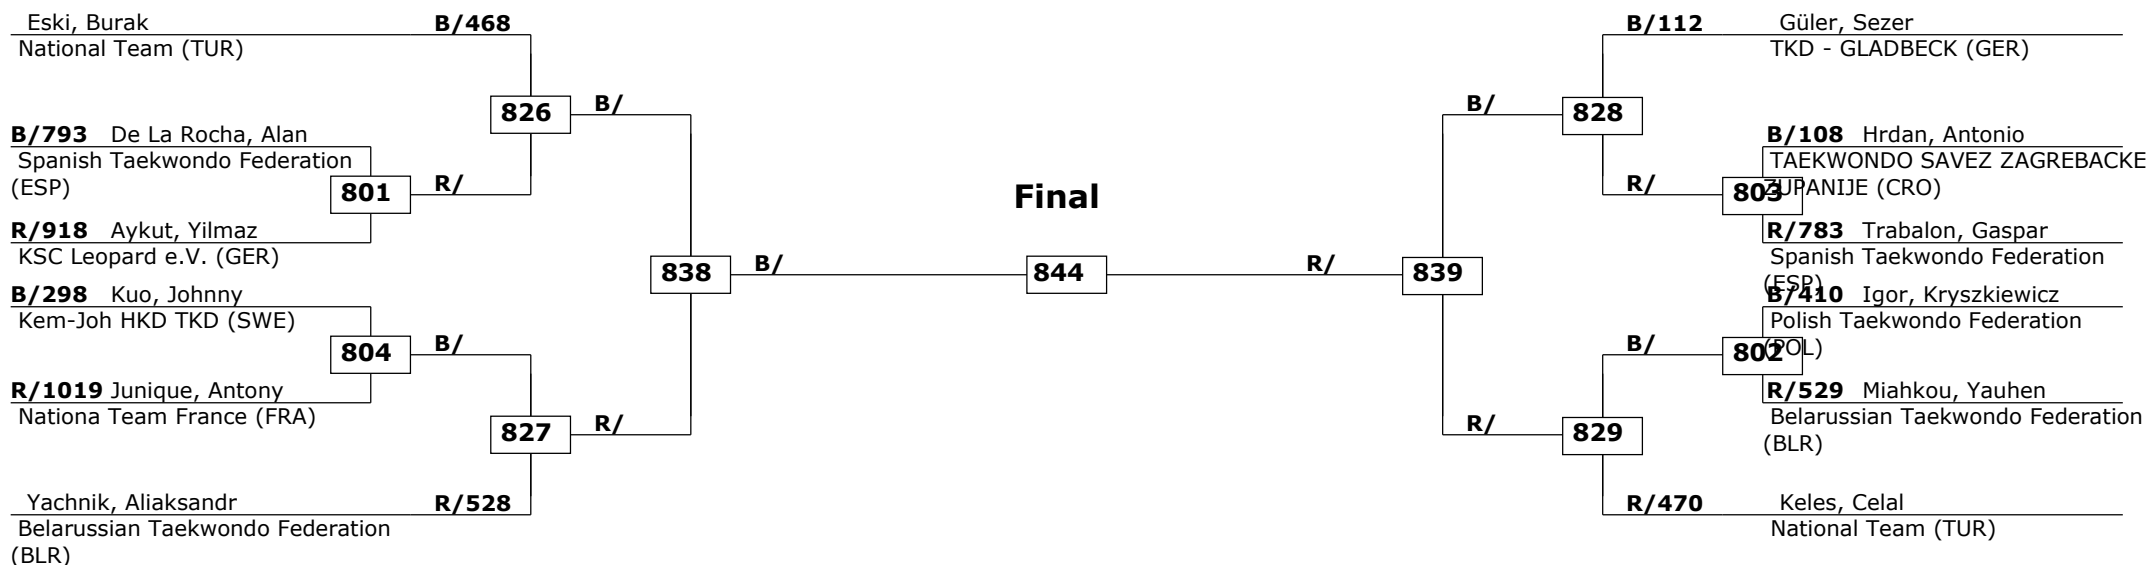

Active competitors: 12

Competition date: 4-4-2009

www.taekoplan.nl

Prize winners:

1st rnd

OF

SF

Final