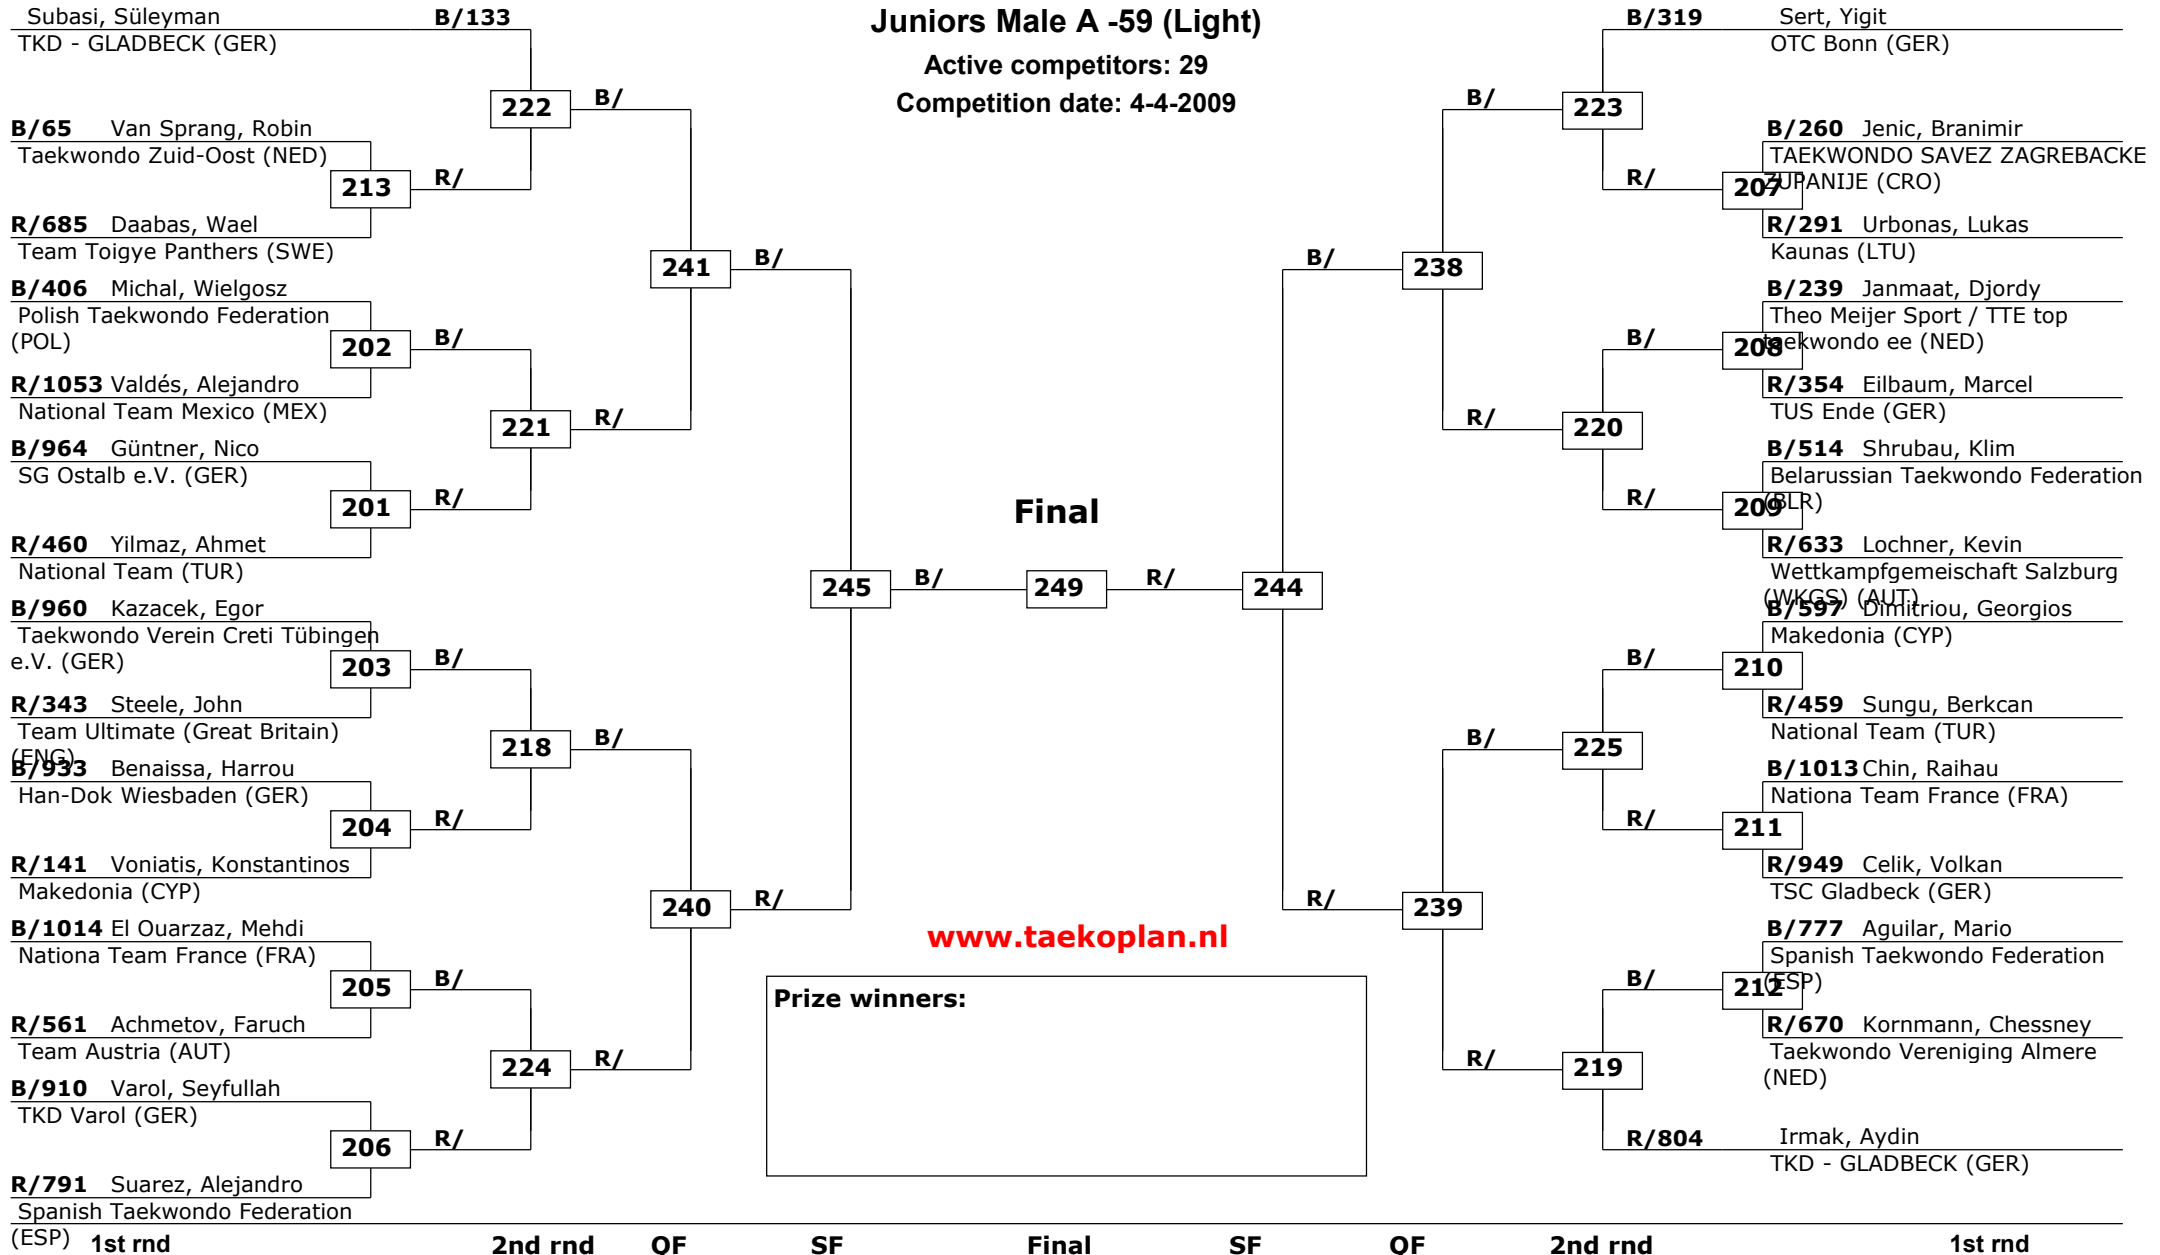

German Open 2009

Hamburg

Tournament date: 4-4-2009 upto 5-4-2009

Juniors Male A -59 (Light)

Active competitors: 29

Competition date: 4-4-2009