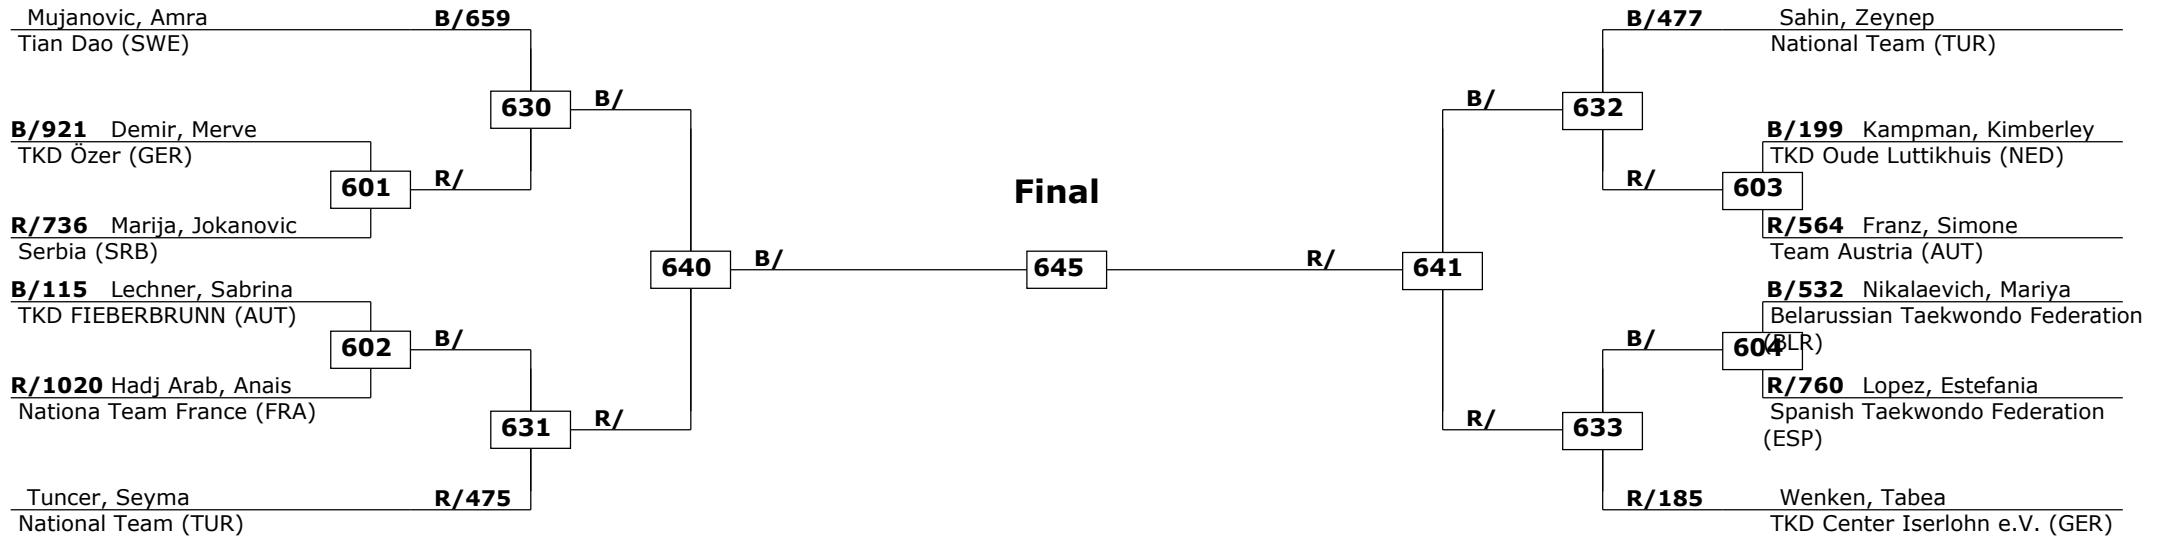

Active competitors: 12

Competition date: 4-4-2009

www.taekoplan.nl

Prize winners:

1st rnd

OF

SF

Final

SF

OF

1st rnd

German Open 2009

Hamburg

Tournament date: 4-4-2009 upto 5-4-2009

Juniors Female A -42 (Fin)

Active competitors: 12

Competition date: 4-4-2009

www.taekoplan.nl

Prize winners:

1st rnd

OF

SF

Final

SF