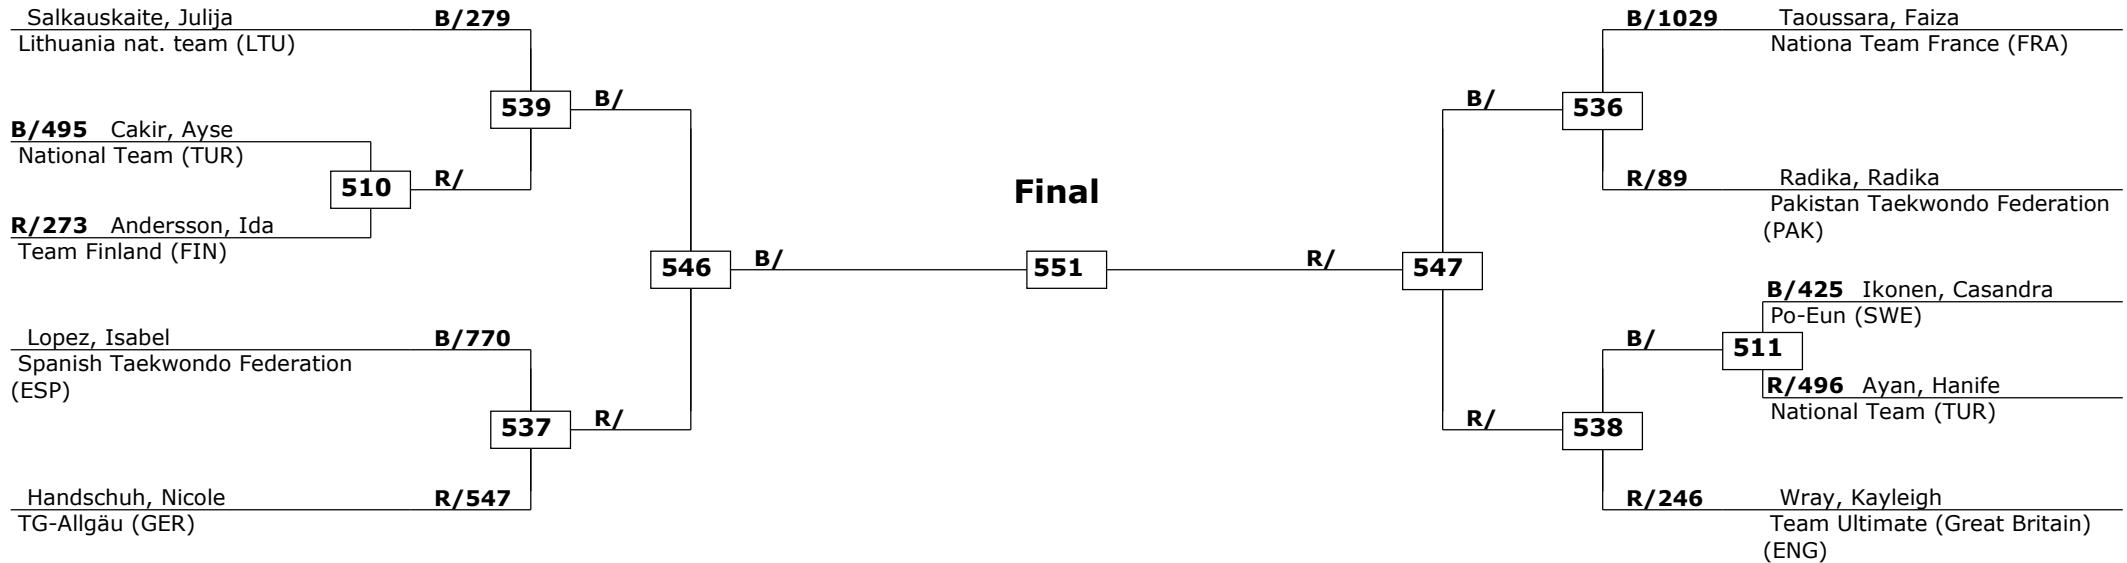

OF

SF

Final

SF

OF

2nd rnd

1st rnd

German Open 2009

Hamburg

Tournament date: 4-4-2009 upto 5-4-2009

Juniors Female A -63 (Middle)

Active competitors: 10

Competition date: 4-4-2009

www.taekoplan.nl

Prize winners:

1st rnd